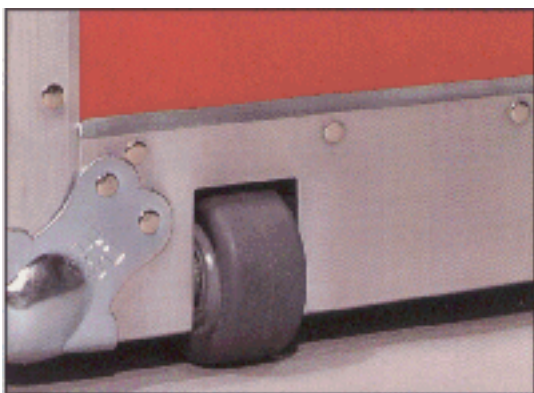

Anvil Cases Speedster Retractable Handle and Recessed Wheels

Protection That Keeps Pace With You

The Anvil Cases Speedster is the ideal option for the professional on the go. It transforms your case instantly into a self-contained transport case with little effort.

Available as an option on selected Anvil cases, the Speedster features a telescopic handle that locks into place for maximum control while rolling. The heavy-duty, built-in wheels are durable non-skid rubber.

Add convenience and efficiency to your next trip with the Anvil Cases Speedster.

Built-in, non-skid rubber wheels help transform the Speedster case into its own transport system.

(Note: Some size and weight limitations. Check with a Root International case design specialist.)